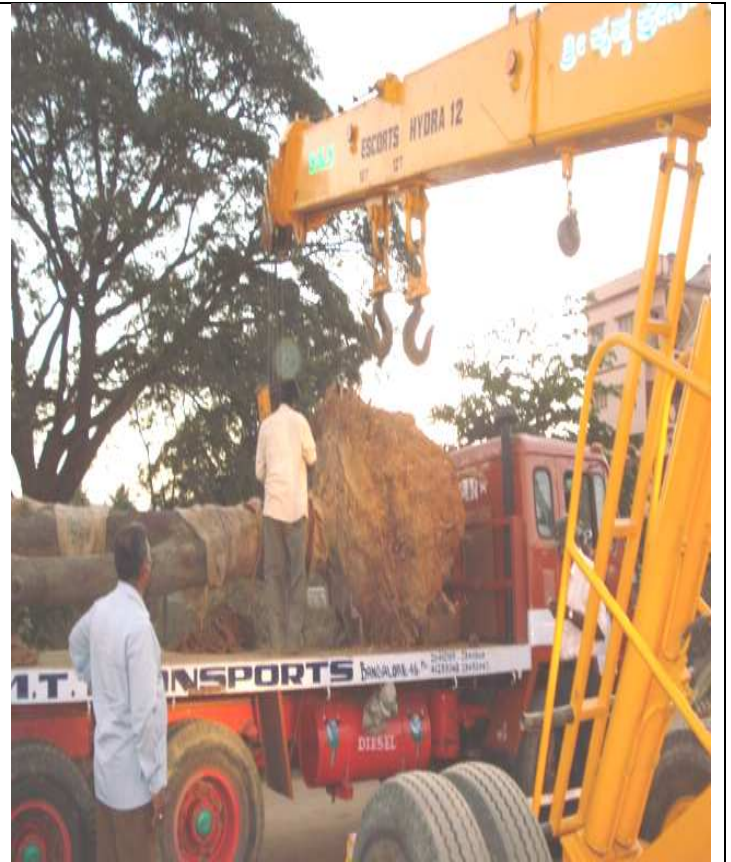

NURSERY PHOTOS
R.R. NAGAR NURSERY

BOMMANAHALLI NURSERY

MAHADEVAPURA NURSERY

DASARAHALLI NURSERY

BYATARAYANAPURA NURSERY

3. Transplanting of Healthy Trees :

Transplanted of *Acacia Roza* Tree of university law collage during 2008

23/1/2008

4. Tree Canopy Management : To reduce the Traffic congestion in the Bangalore city the various developmental works such as Road widening, Construction of Sub-ways etc., and for Metro Projects are takenup accordingly the trees which are obstructing the developmental works are being removed the details are as follows :-