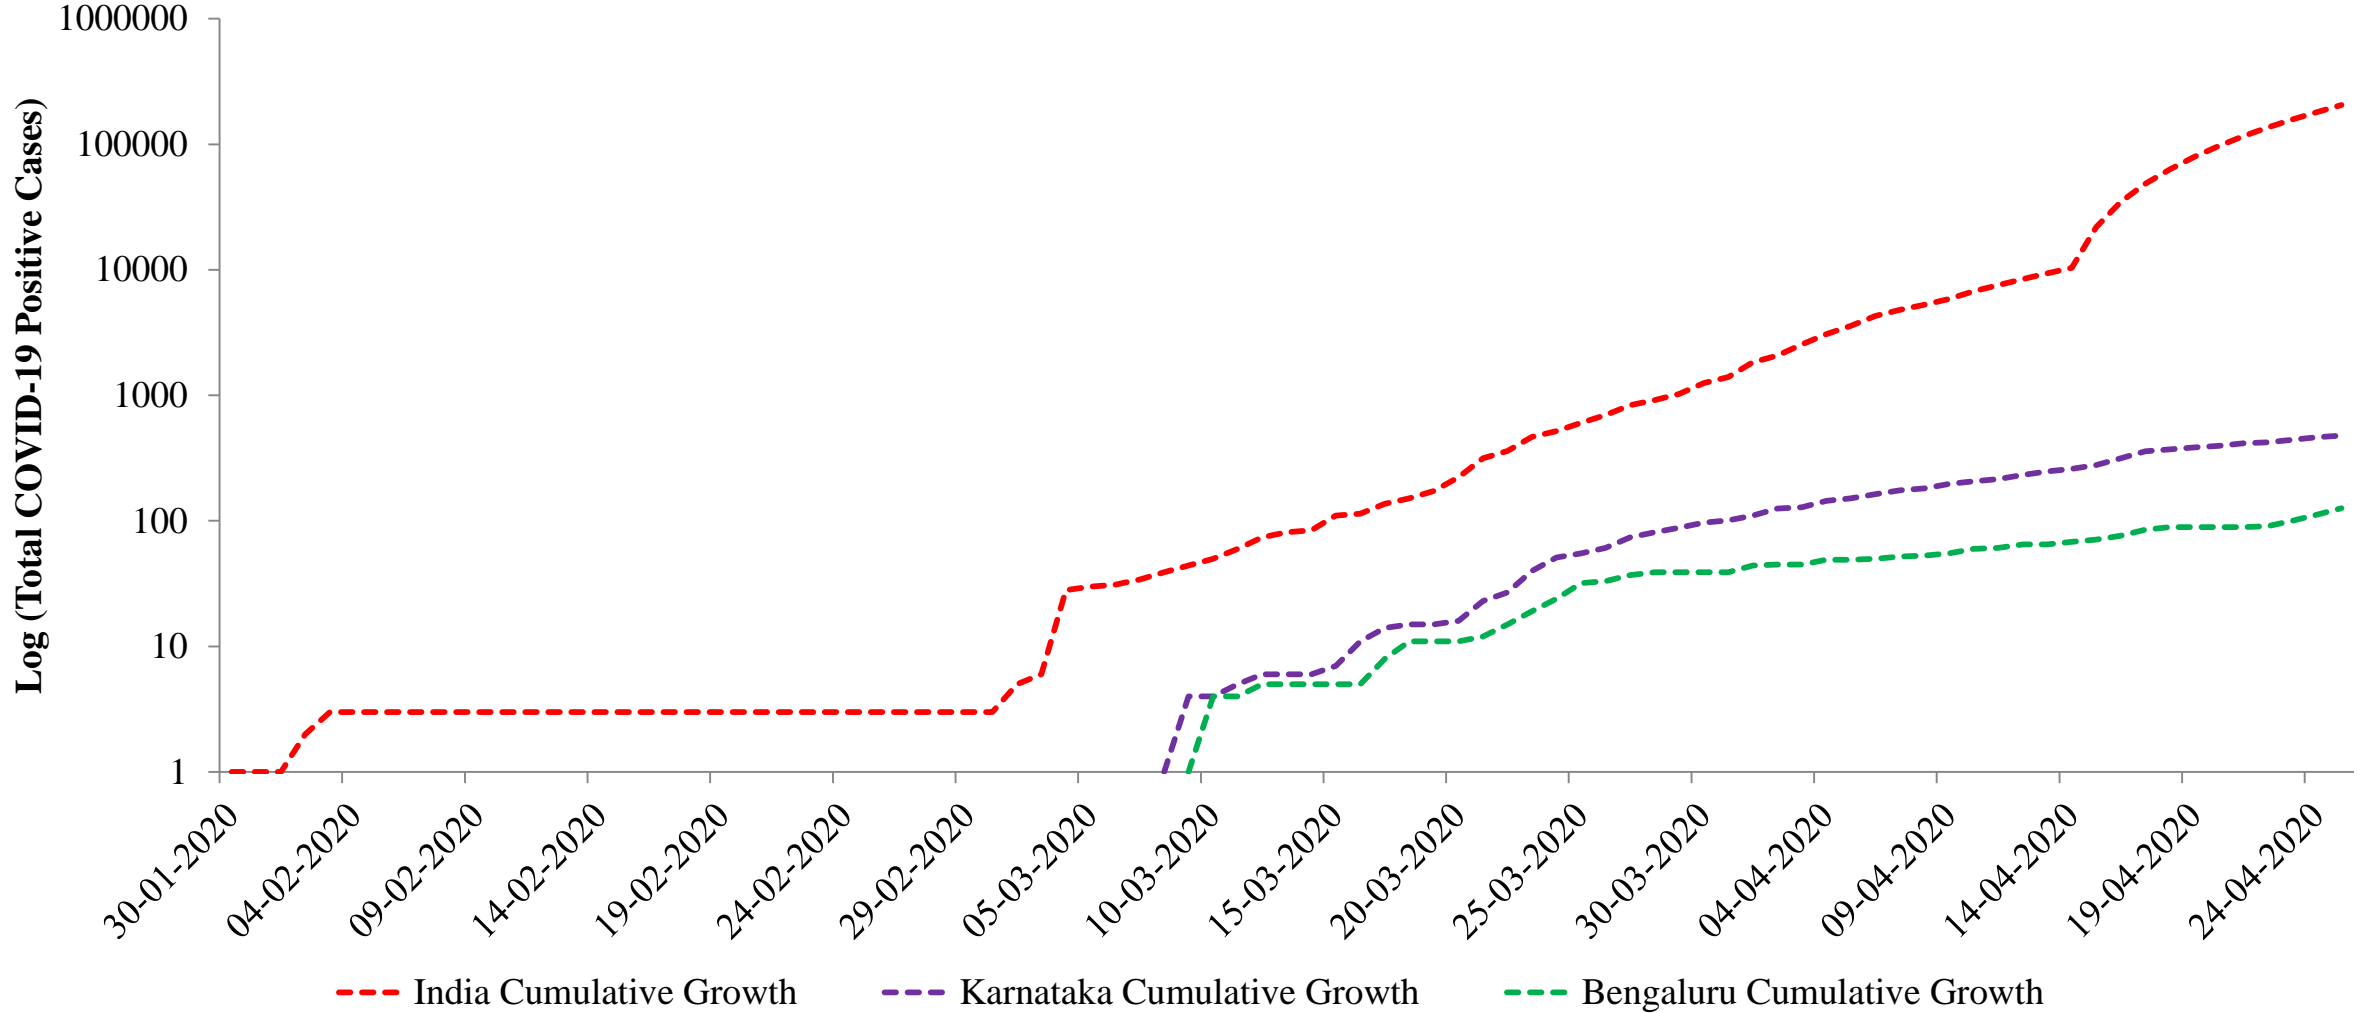

Date wise COVID-19 Total Positive cases in India, Karnataka and Bengaluru 26th April 2020

ಬೃಹತ್ ಬೆಂಗಳೂರು ಮಹಾನಗರ ಪಾಲಿಕೆ
Bruhat Bengaluru Mahanagara Palike