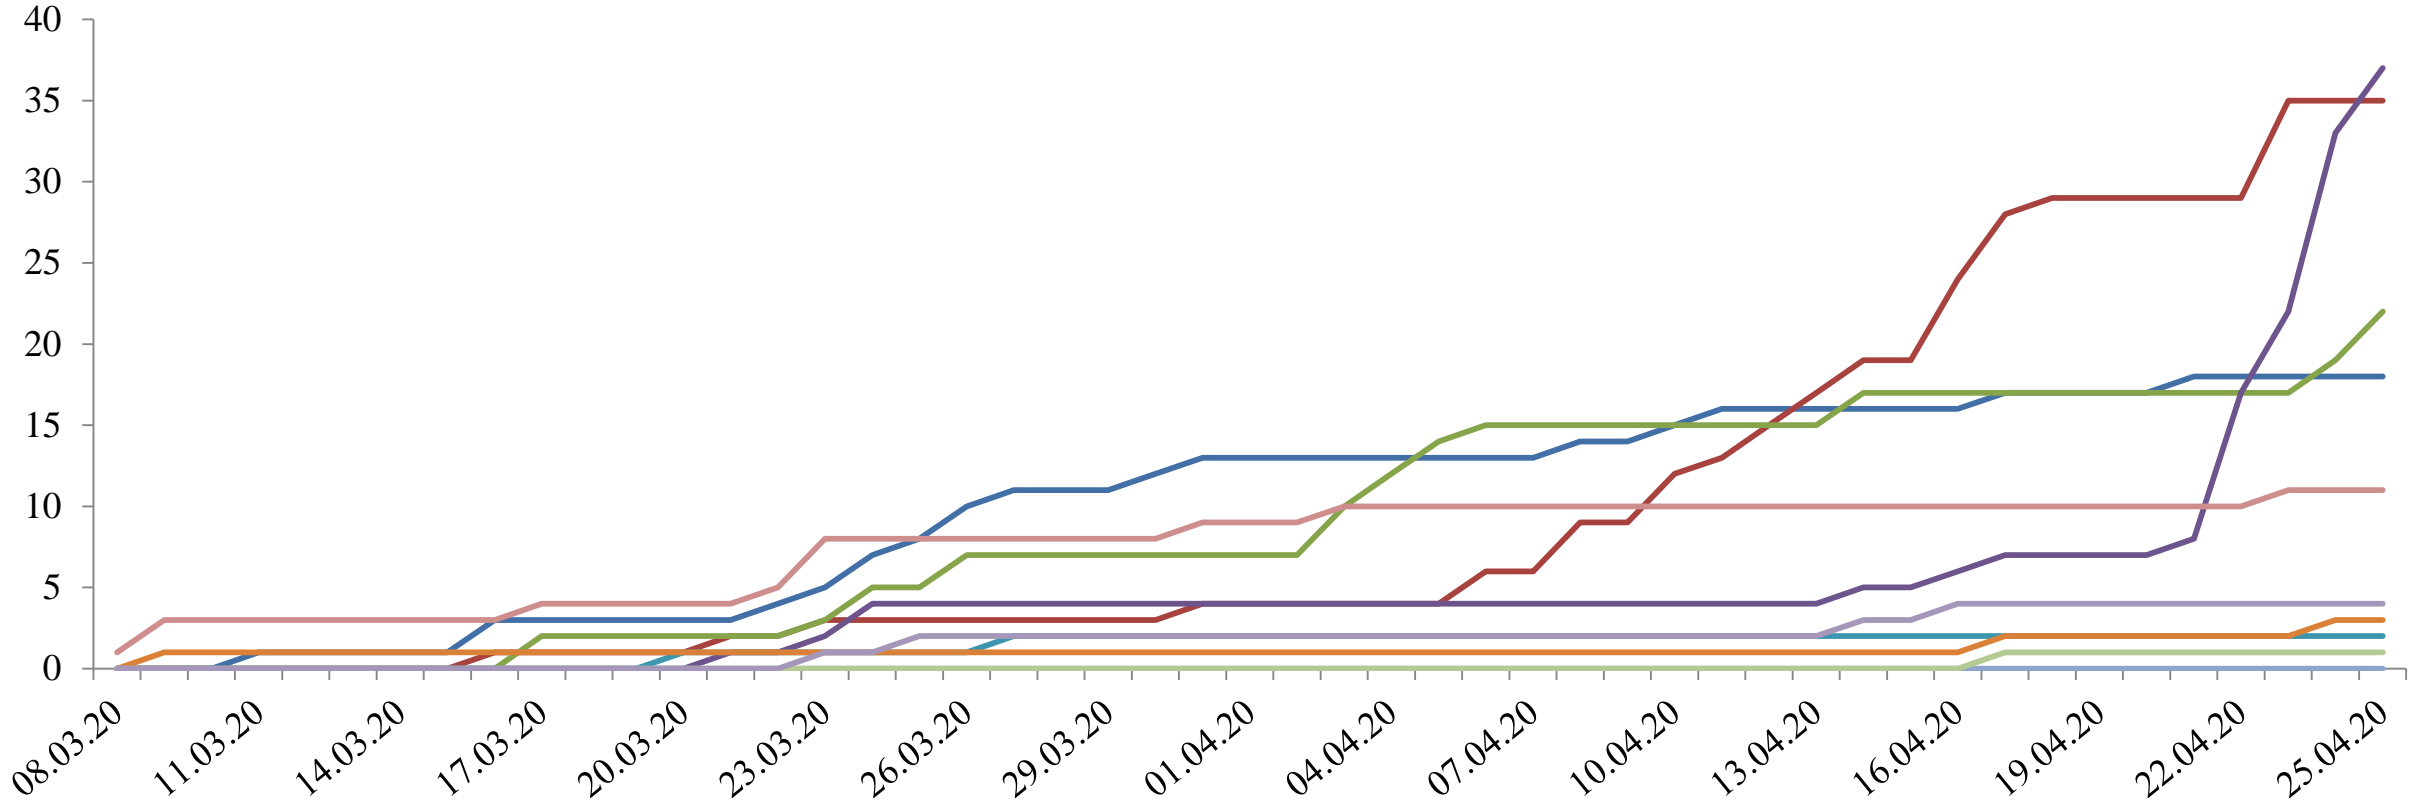

Bengaluru Date wise COVID-19 Positive Cases Across Zones

26th April 2020

ಬೃಹತ್ ಬೆಂಗಳೂರು ಮಹಾನಗರ ಪಾಲಿಕೆ
Bruhat Bengaluru Mahanagara Palike

- East: 18
- West: 35
- South: 22
- Bommanahalli: 37
- Yelahanka: 02
- RR Nagar: 03
- Dasarahalli: 00
- Mahadevpura: 11
- Rest of Bengaluru Urban: 01
- Outside Karnataka: 04