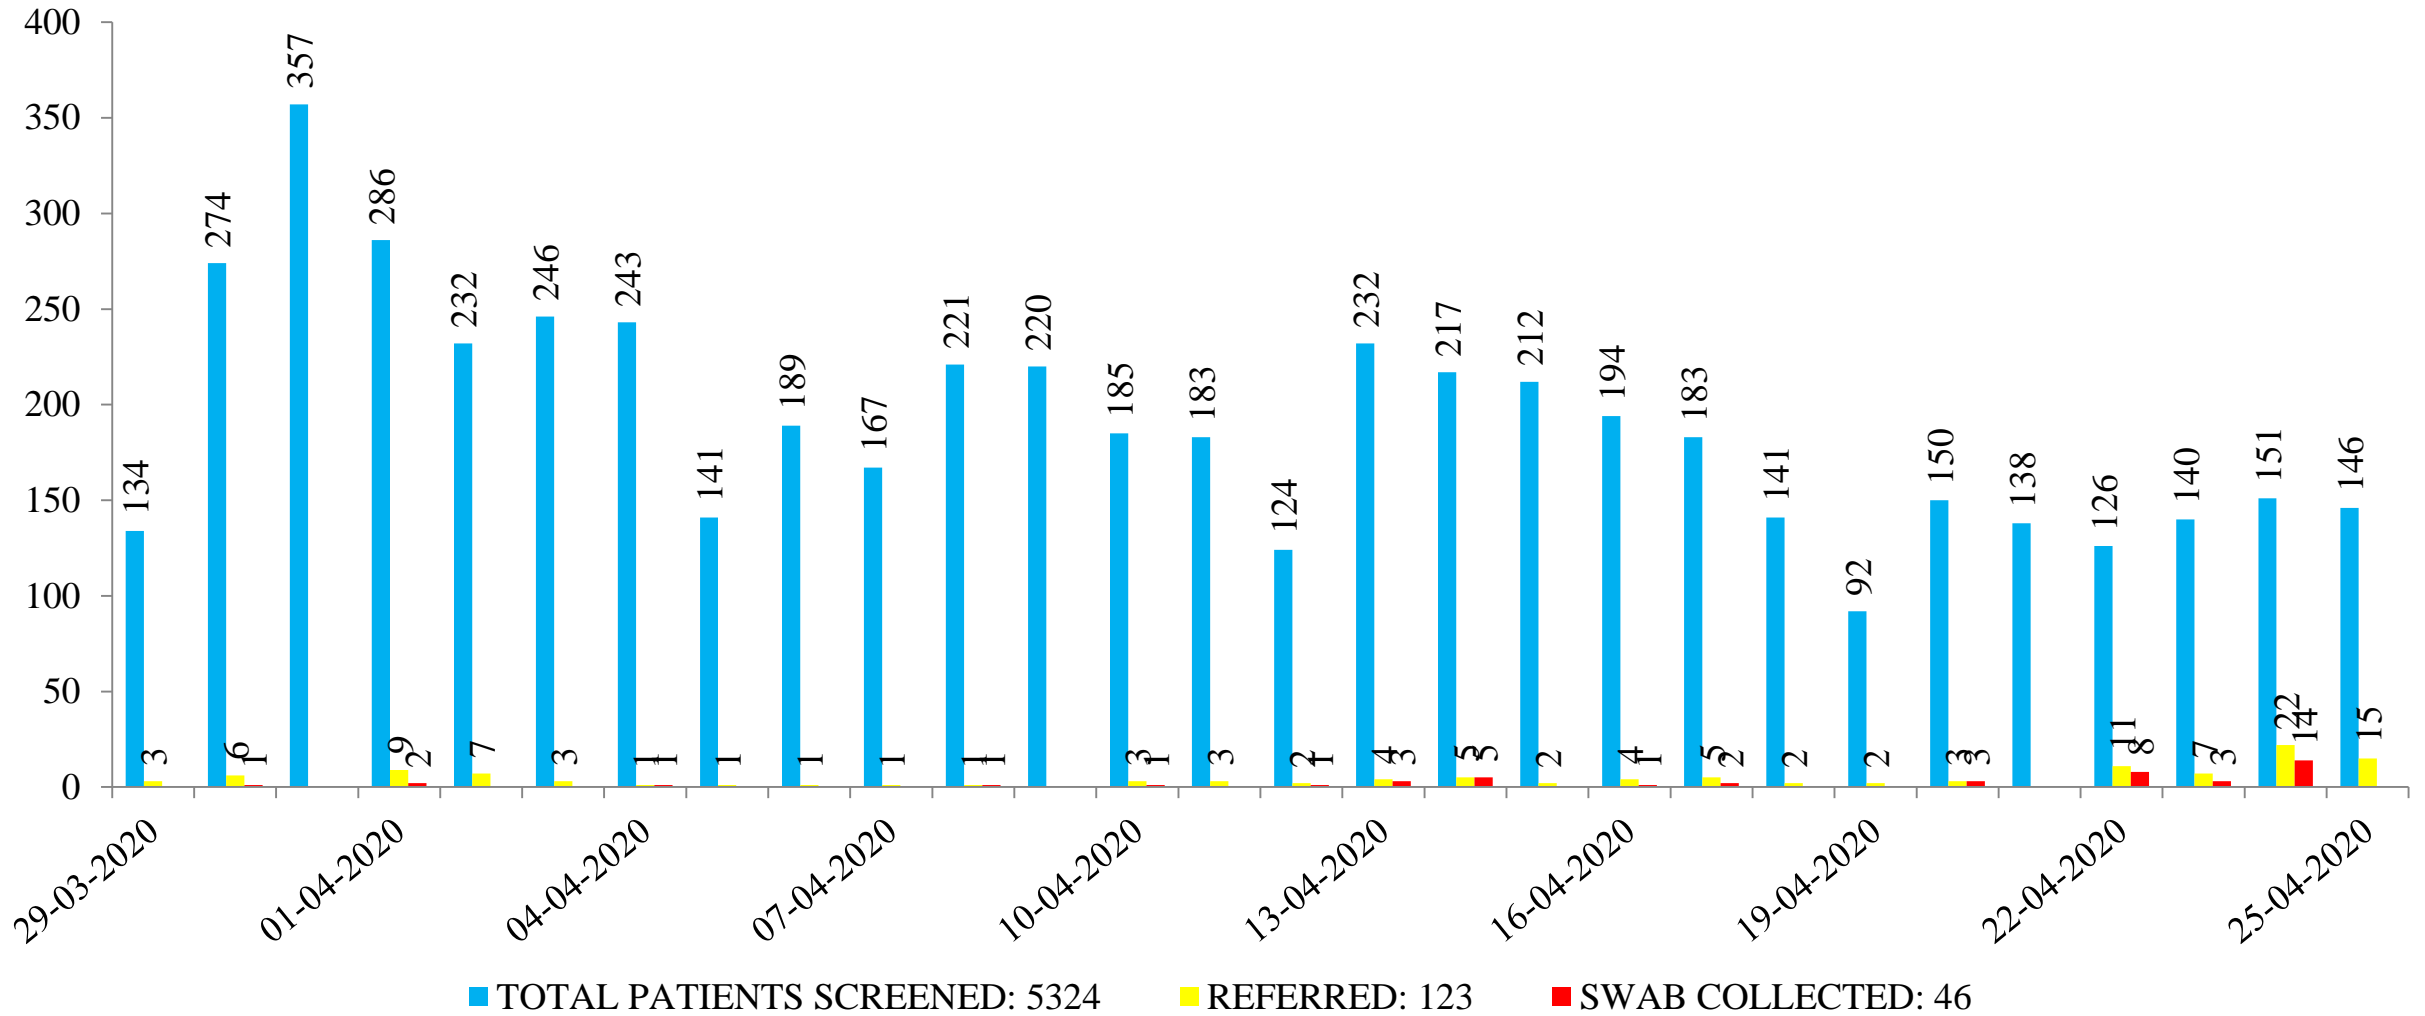

Bengaluru COVID-19 Date wise Patients Screened, Referred and Swabs Collected in Fever Clinics – 26th April 2020

ಬೃಹತ್ ಬೆಂಗಳೂರು ಮಹಾನಗರ ಪಾಲಿಕೆ
Bruhat Bengaluru Mahanagara Palike