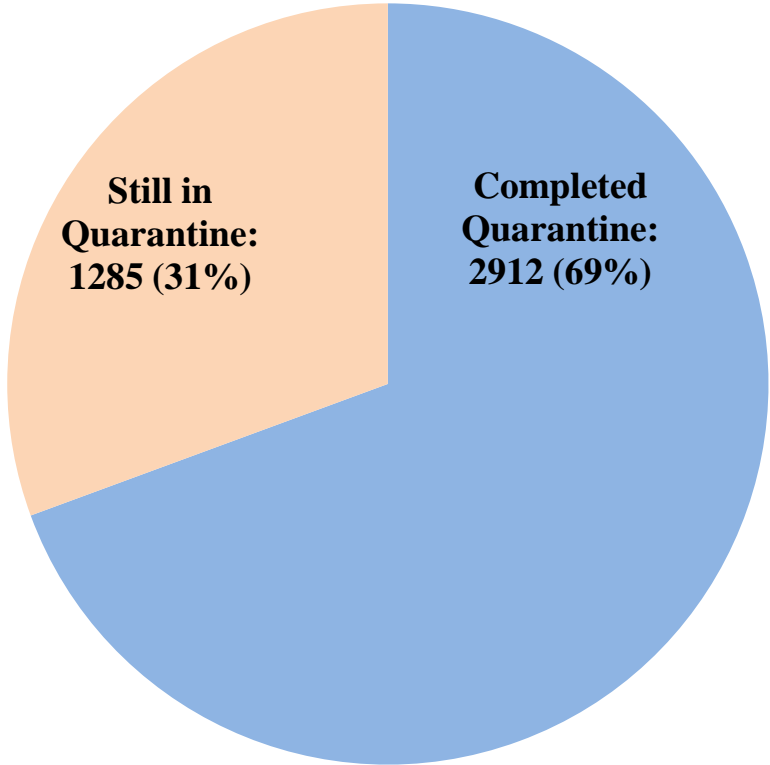

Secondary Contacts Information

Total Secondary Contacts Identified: 4197