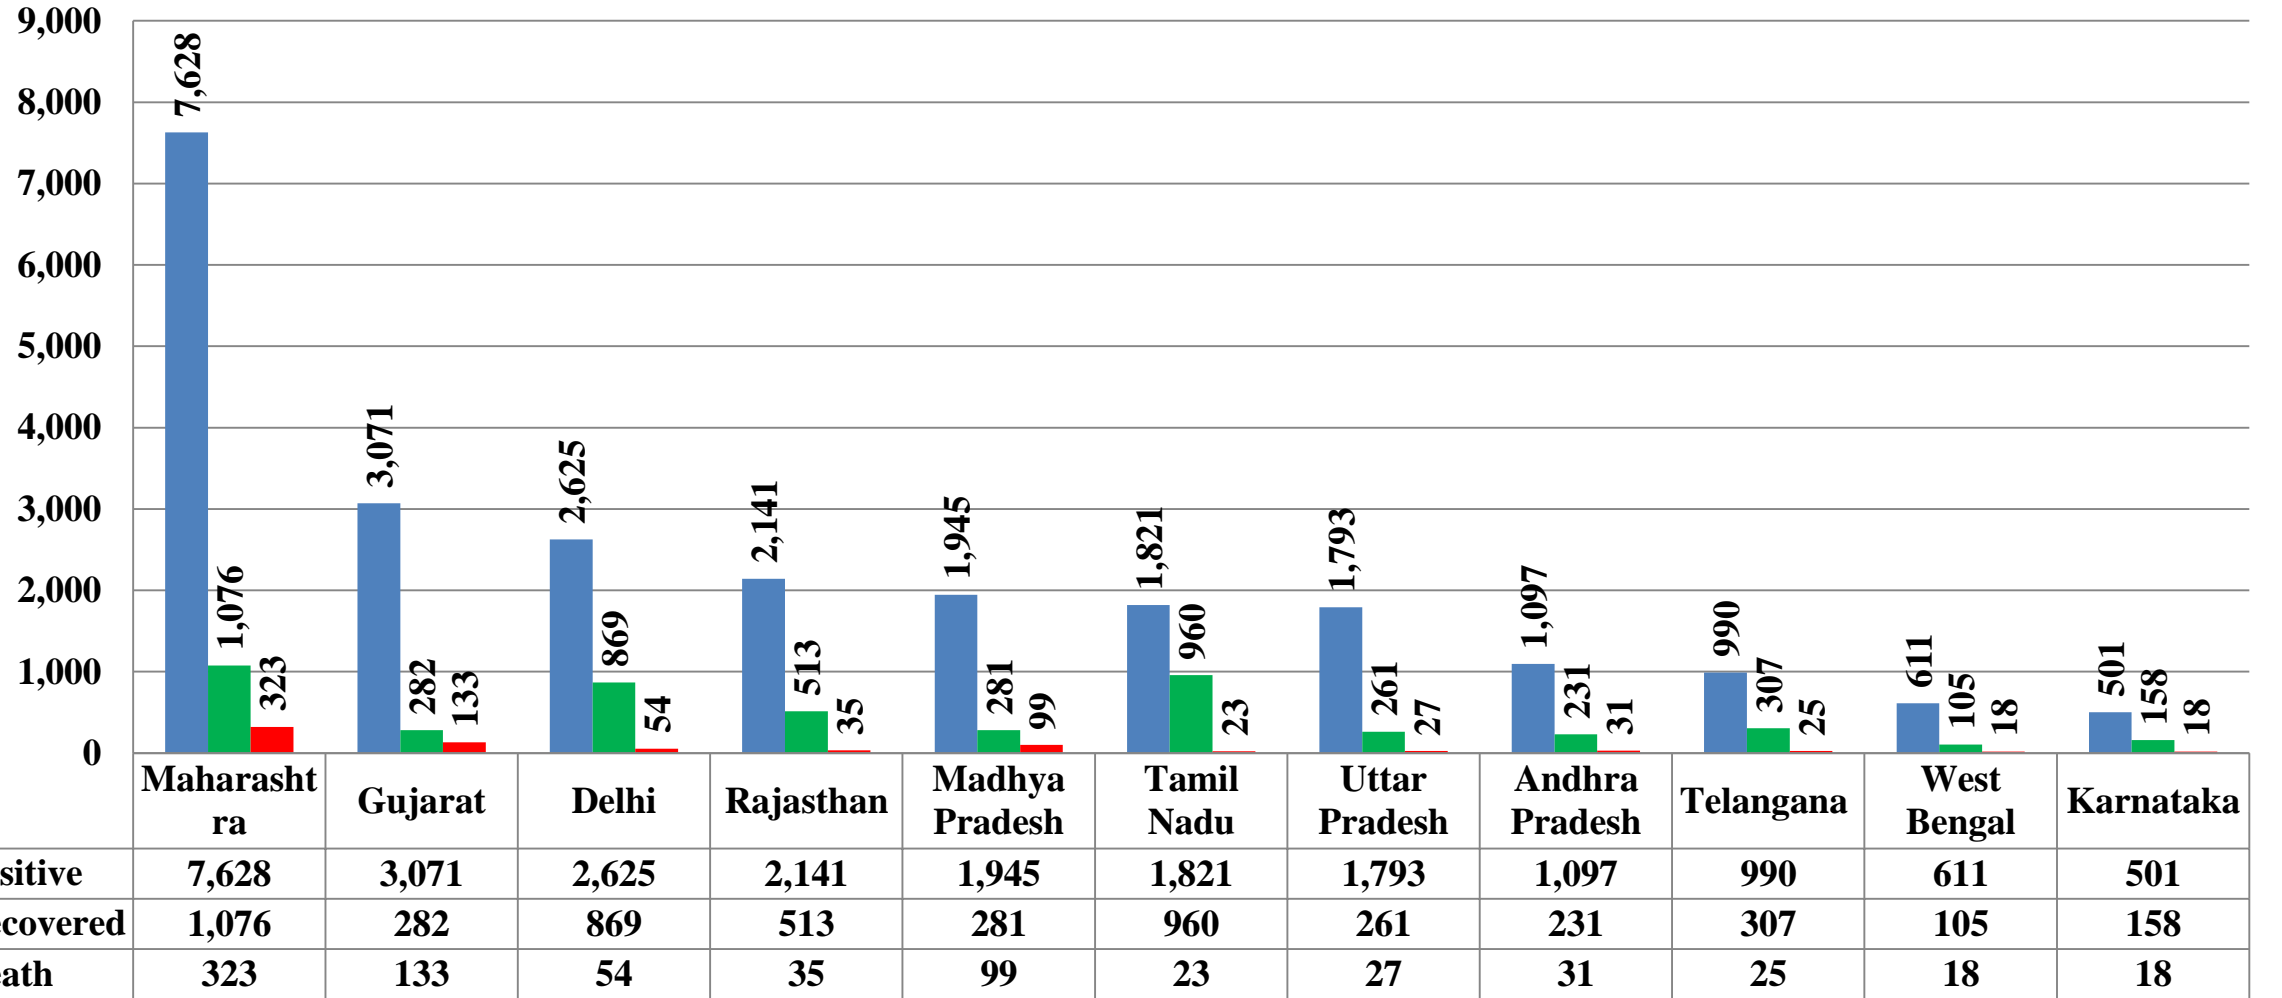

India: Top 10 COVID19 Affected States
Positive, Recovered & Death Cases – 26th April 2020

ಬೃಹತ್ ಬೆಂಗಳೂರು ಮಹಾನಗರ ಪಾಲಿಕೆ
Bruhat Bengaluru Mahanagara Palike

Source: <https://www.mohfw.go.in> as on 26-04-2020 03:00pm