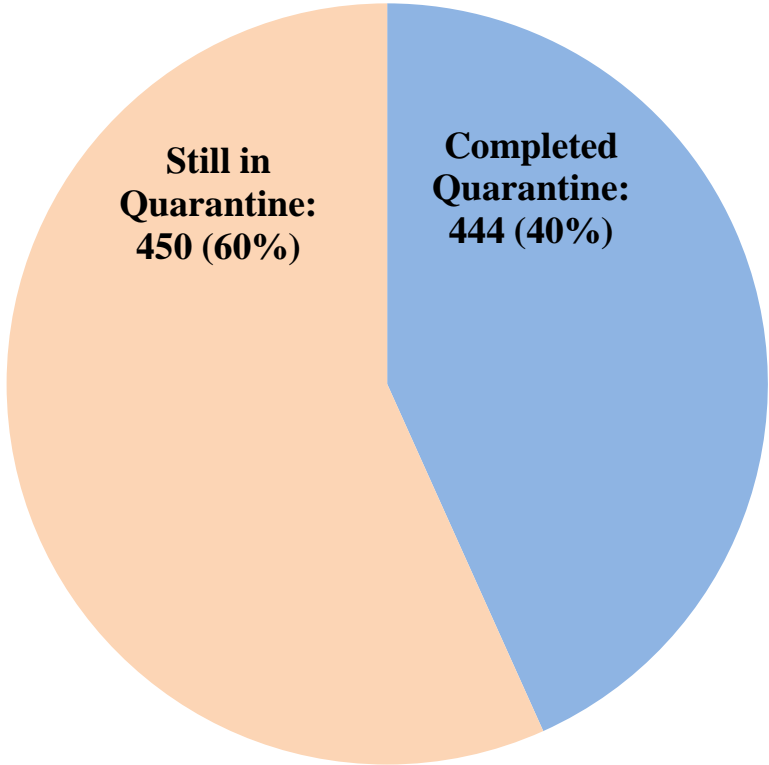

Quarantine Status of Primary and Secondary Contacts in Bengaluru

26th April 2020

ಬೃಹತ್ ಬೆಂಗಳೂರು ಮಹಾನಗರ ಪಾಲಿಕೆ
Bruhat Bengaluru Mahanagara Palike

Primary Contacts Information

Total Primary Contacts Identified: 894