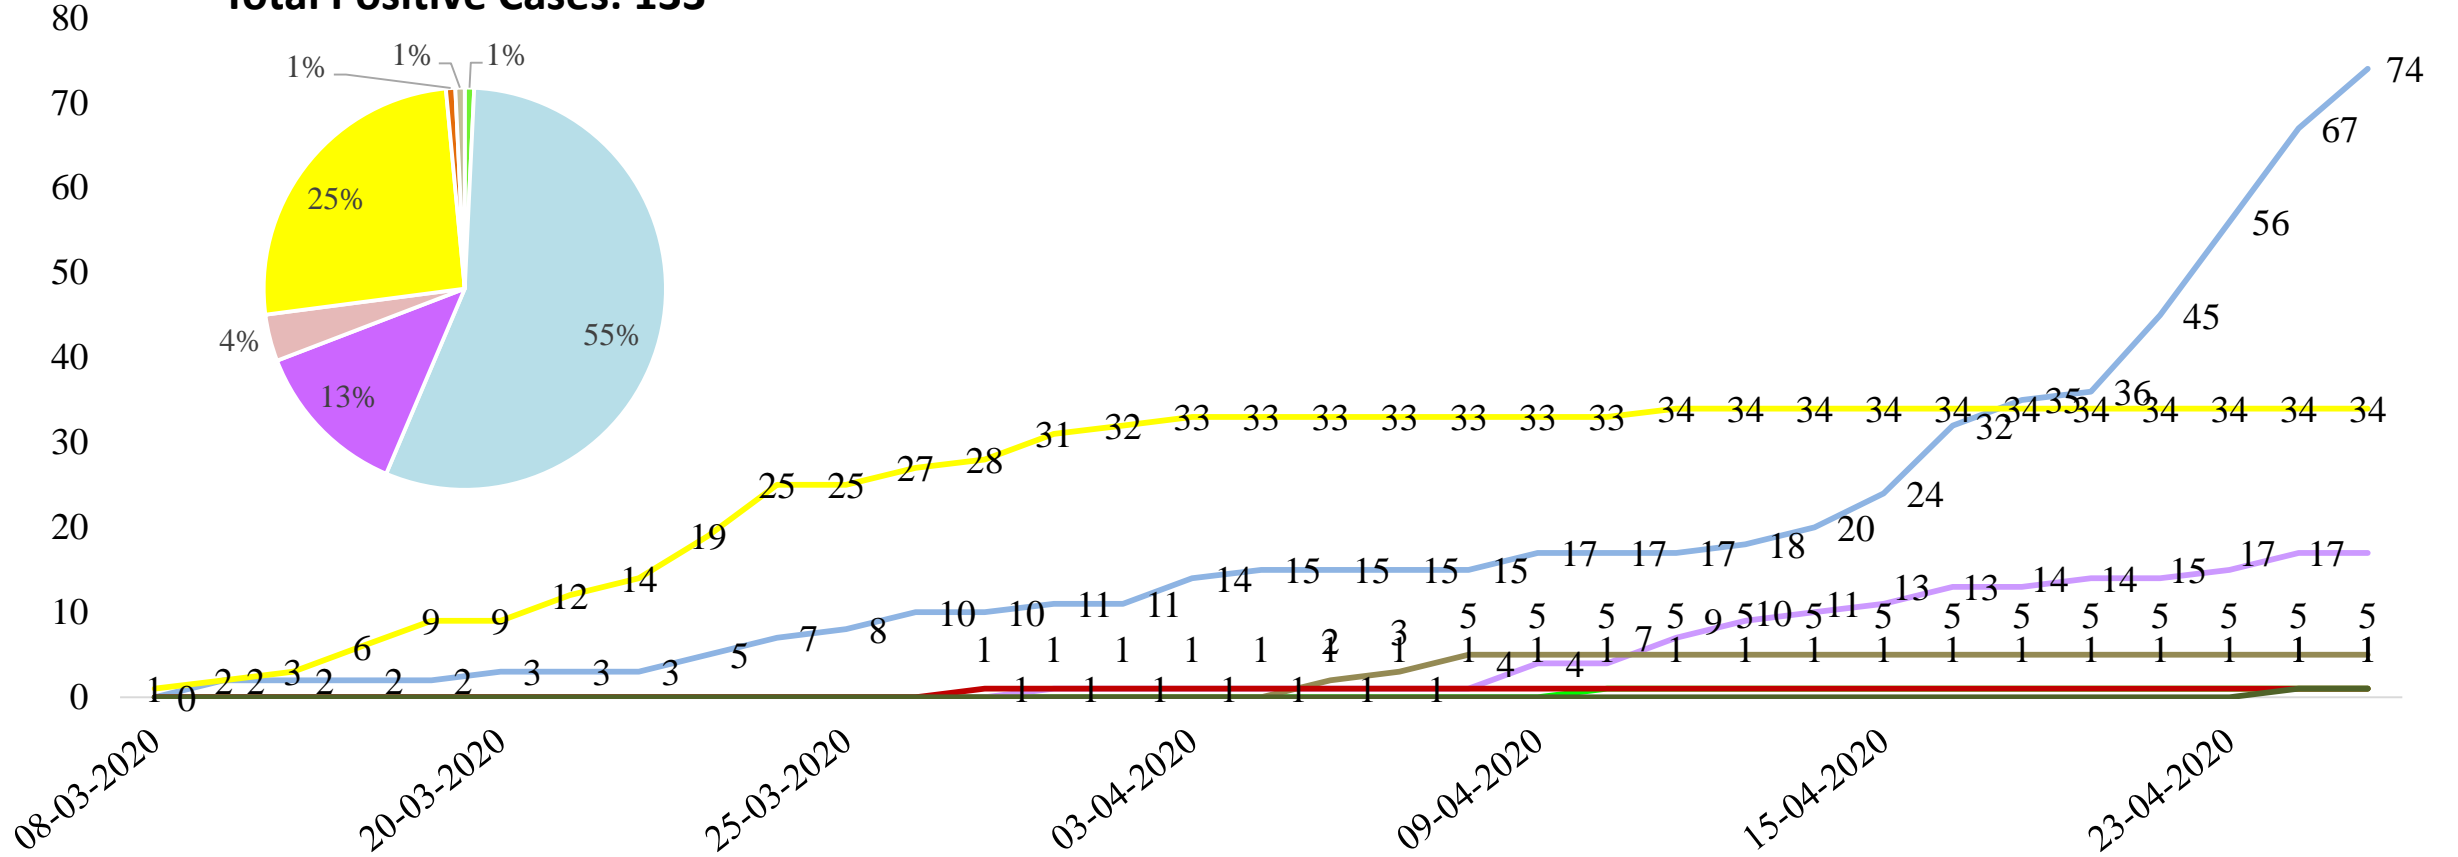

Bengaluru COVID-19 Cases Depiction of Progression by Source of Transmission

26th April 2020

ಬೃಹತ್ ಬೆಂಗಳೂರು ಮಹಾನಗರ ಪಾಲಿಕೆ
Bruhat Bengaluru Mahanagara Palike

Total Positive Cases: 133

- HealthCare Worker
- Tablighi Jamaat
- Visit to BBMP Containment Zones
- Primary Contact
- Travel History
- SARI
- Travel History+Primary Contact