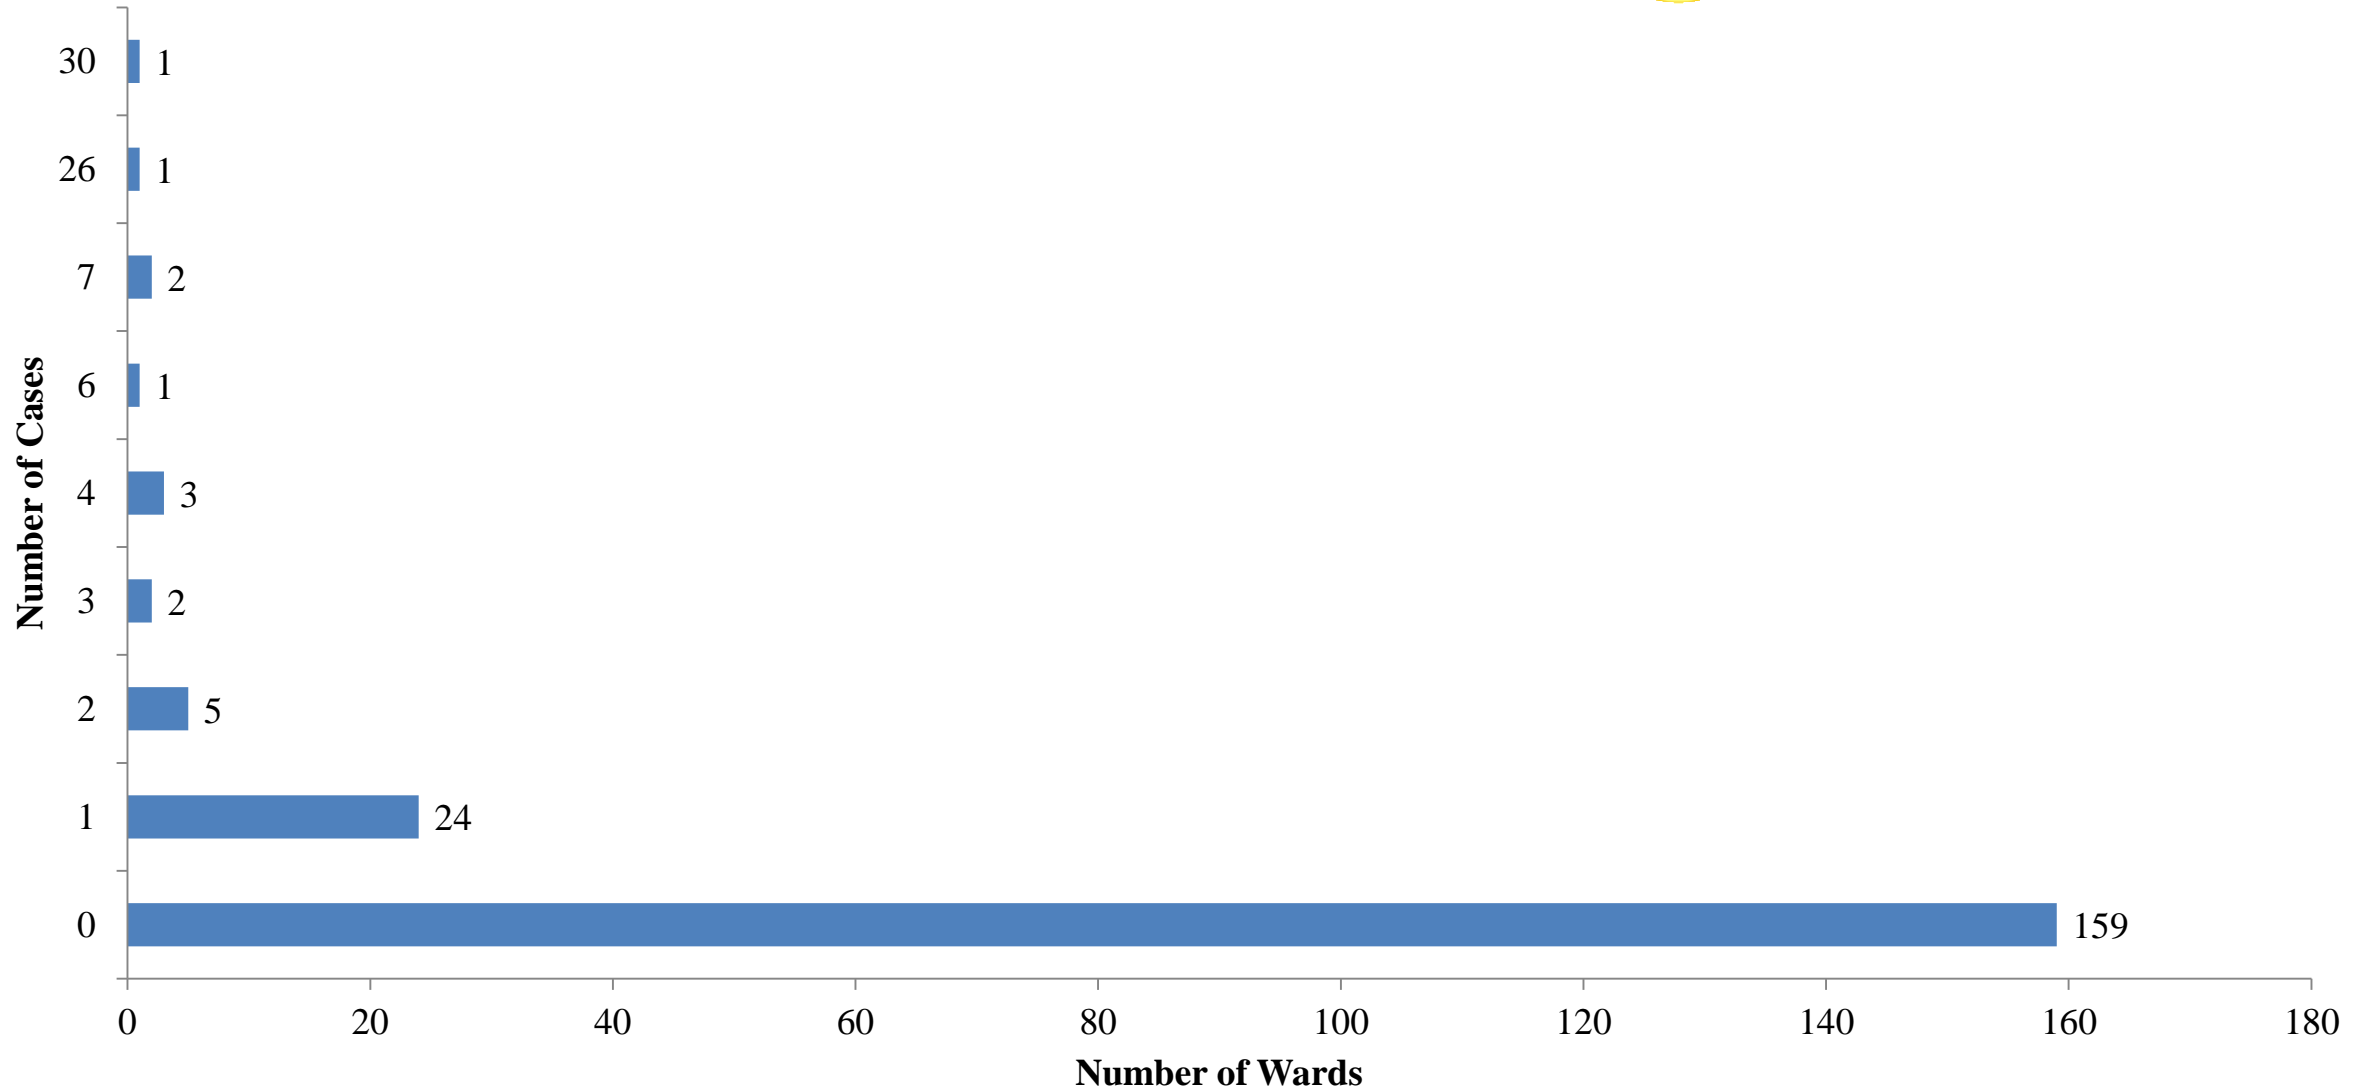

Bengaluru List of Wards with Positive Cases (Since Inception)
26th April 2020

ಬೃಹತ್ ಬೆಂಗಳೂರು ಮಹಾನಗರ ಪಾಲಿಕೆ
Bruhat Bengaluru Mahanagara Palike

SN	NAME OF ZONE	NUMBER OF WARDS	NAME OF WARDS ALONGWITH WARD NUMBER
1	Bommanahalli	2	191–Singasandra, 189-Hongasandra
2	Mahadevapura	5	84–Hagadur, 82-Garudacharplaya, 149–Varthur, 54–Hoodi, 25–Horamavu
3	East	9	80-Hoysalanagar, 58-Hosa Thippasandra, 93-Vasanthanagar, 49–Lingarajapura, 18-Radhakrishna Temple, 57-C V Raman Nagar, 62-Ramaswamy Palya, 59–Maruthi Seva Nagar, 112-Domlur
4	South	12	118-Sudam Nagar, 166–Karesandra, 171–Gurappanapalya, 132–Attiguppe, 179-Shakambari Nagar, 177-J P Nagar, 134-Bapuji Nagar, 124-Hosahalli, 152-Sudduguntepalya, 147-Adugodi, 133-Hampinagar, 169-Byrasandra
5	West	8	95-Subhash Nagar, 128-Nagarabhavi, 67-Nagapura, 107-Shivanagara, 135-Padarayanapura, 139-K.R. Market, 35-Aramane Nagar, 37-Yeshwanthpur
6	Yelahanka	2	6–Thanisandra, 7-Byatarayanapura
7	Raja Rajeshwari Nagar	1	160-Rajarajeshwarinagar

Bengaluru Ward-wise Intensity COVID-19 Positive Cases 26th April 2020

ಬೃಹತ್ ಬೆಂಗಳೂರು ಮಹಾನಗರ ಪಾಲಿಕೆ
Bruhat Bengaluru Mahanagara Palike