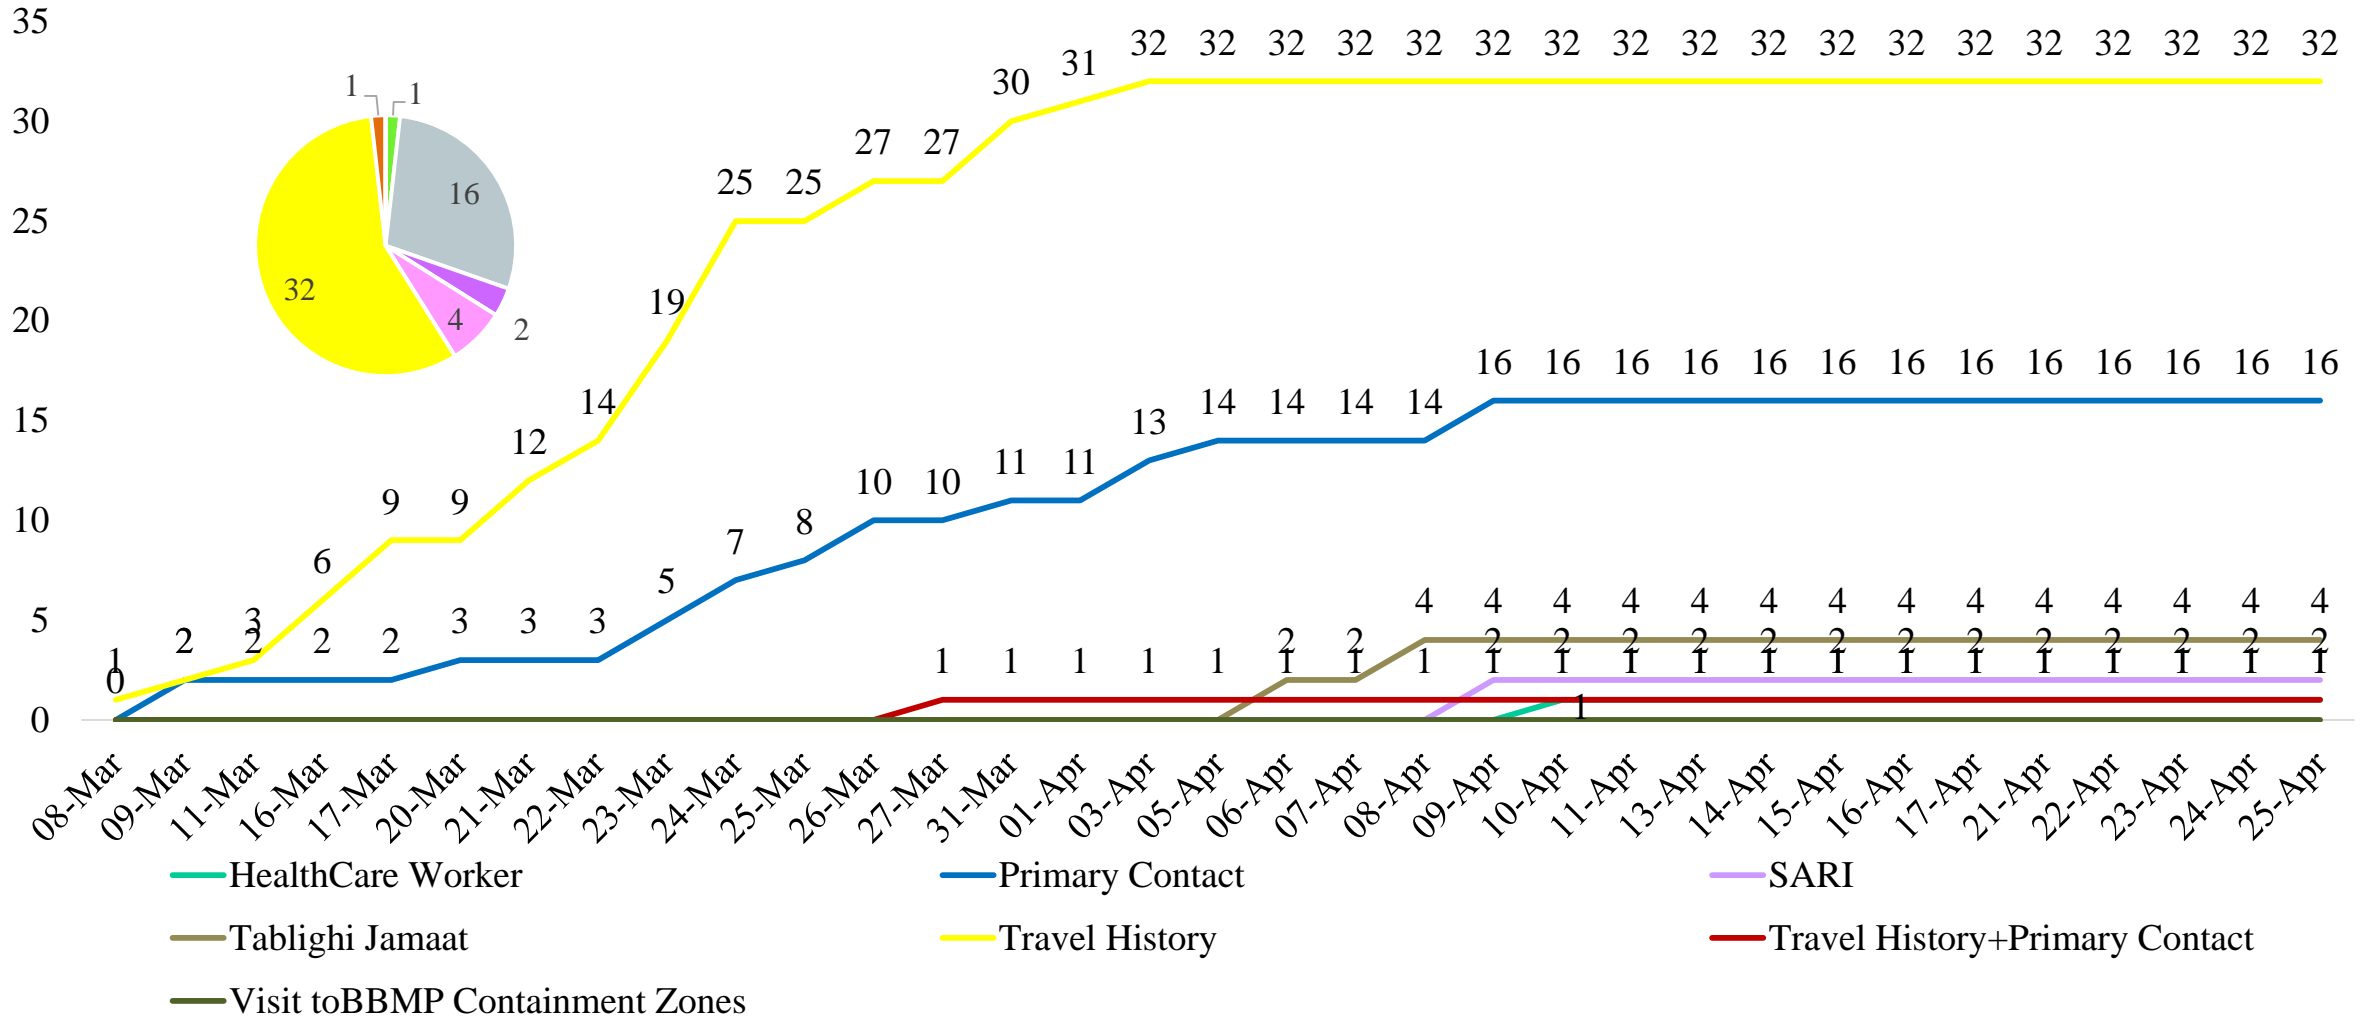

Bengaluru COVID-19 Depiction of Progression by Source of Transmission

26th April 2020

ಬೃಹತ್ ಬೆಂಗಳೂರು ಮಹಾನಗರ ಪಾಲಿಕೆ
Bruhat Bengaluru Mahanagara Palike

Total Recovered Cases: 56