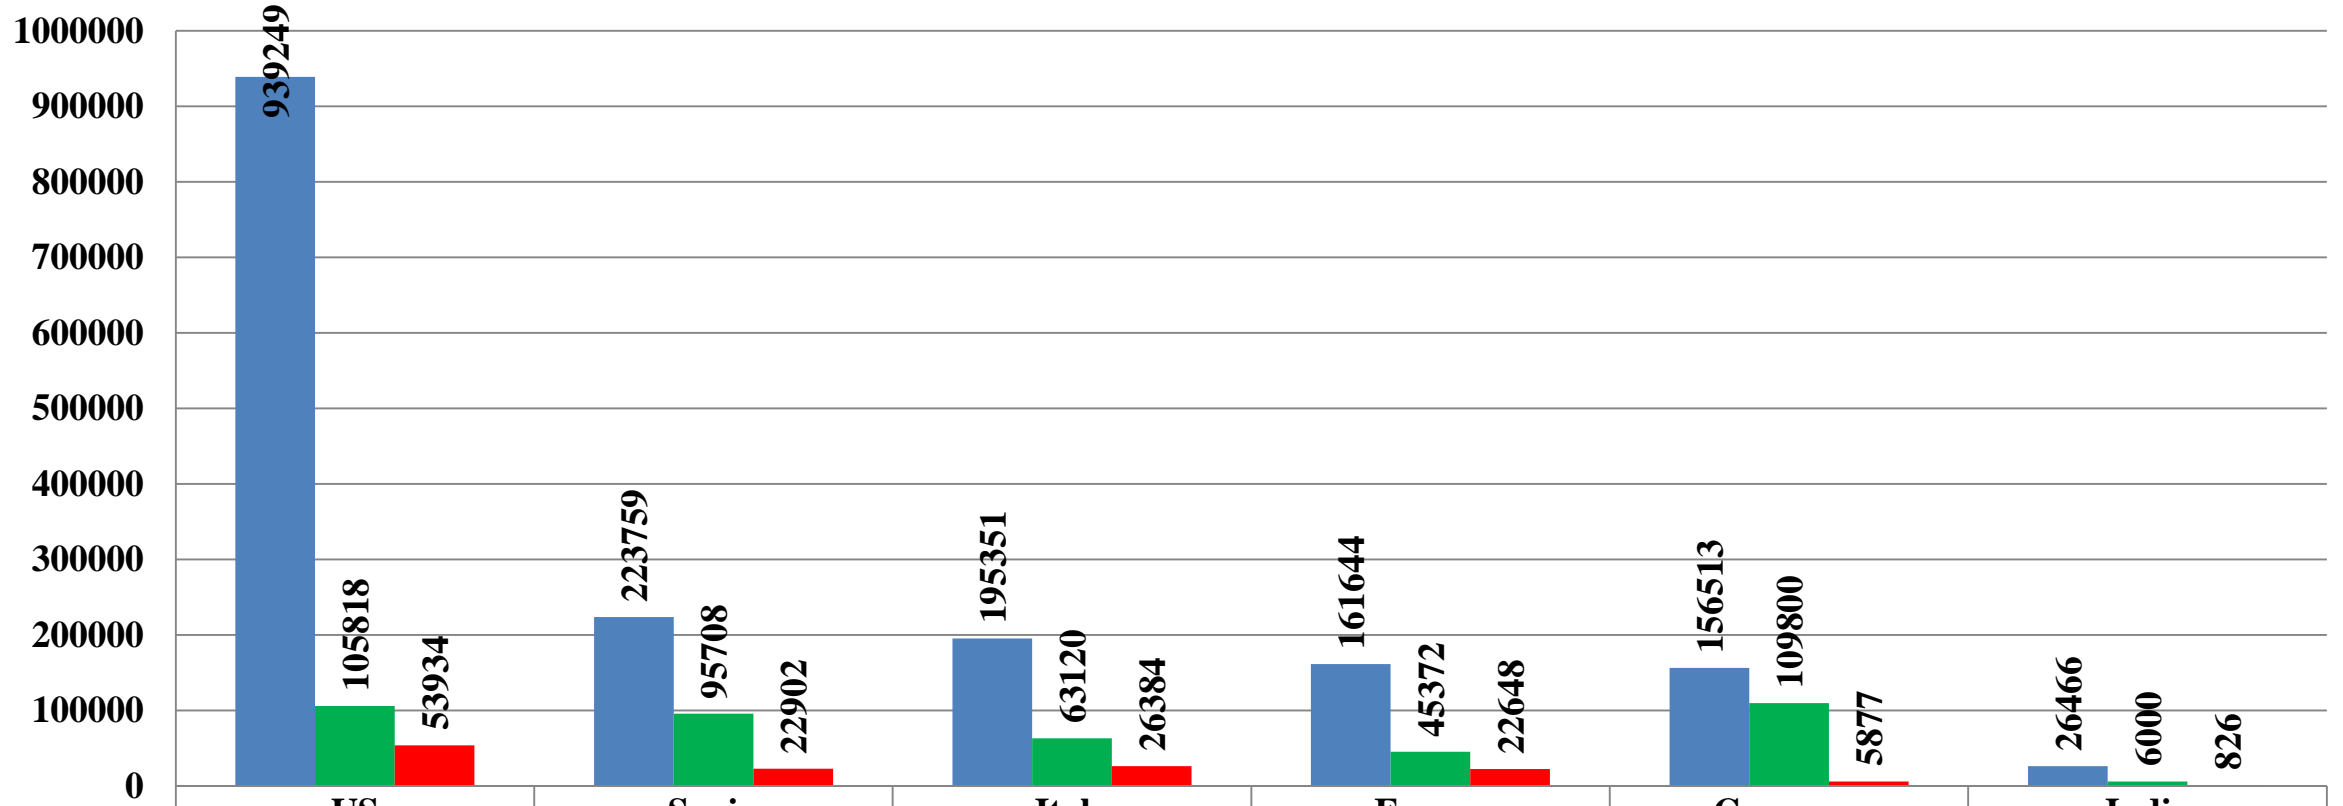

**World: Comparing India with World's Top 5 COVID-19 affected countries.
Positive, Recovered and Death cases
26th April 2020**

**ಬೃಹತ್ ಬೆಂಗಳೂರು ಮಹಾನಗರ ಪಾಲಿಕೆ
Bruhat Bengaluru Mahanagara Palike**

	US	Spain	Italy	France	Germany	India
■ Positive	939249	223759	195351	161644	156513	26466
■ Recovered	105818	95708	63120	45372	109800	6000
■ Death	53934	22902	26384	22648	5877	826

Source: <https://coronavirus.jhu.edu/map.html> as on 26-04-2020 at 03:00 pm