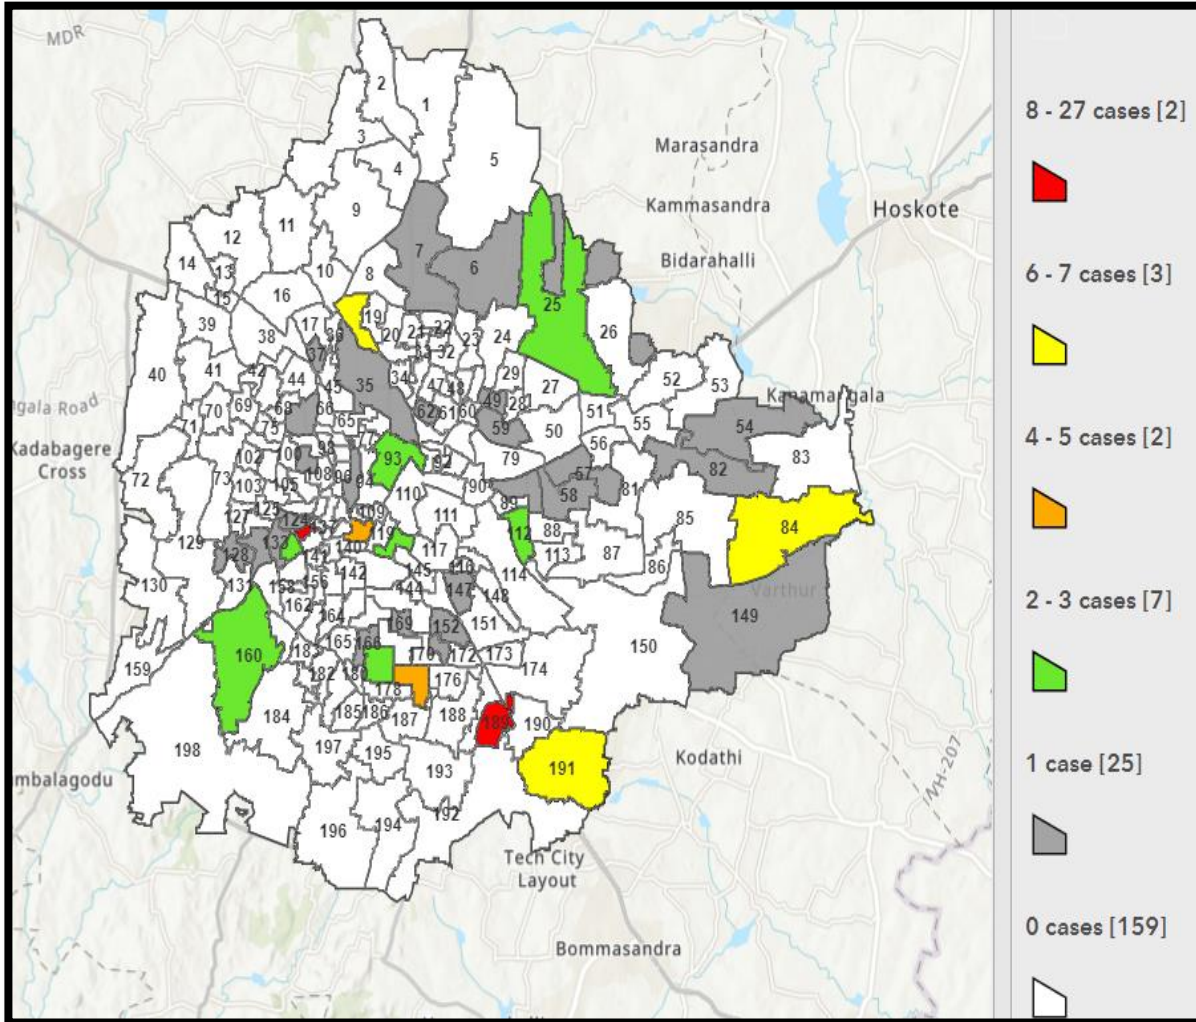

## 26th April 2020

ಬೃಹತ್ ಬೆಂಗಳೂರು ಮಹಾನಗರ ಪಾಲಿಕೆ  
Bruhat Bengaluru Mahanagara Palike

- East: 18
- West: 35
- South: 22
- Bommanahalli: 37
- Yelahanka: 02
- RR Nagar: 03
- Dasarahalli: 00
- Mahadevpura: 11
- Rest of Bengaluru Urban: 01
- Outside Karnataka: 04

**List of Wards with Containment Zones in BBMP**  
**26th April 2020**

ಬೃಹತ್ ಬೆಂಗಳೂರು ಮಹಾನಗರ ಪಾಲಿಕೆ  
Bruhat Bengaluru Mahanagara Palike

SN	NAME OF ZONE	NUMBER OF WARDS	NAME OF WARDS ALONGWITH WARD NUMBER
1	Bommanahalli	2	191–Singasandra, 189-Hongasandra
2	Mahadevapura	2	25–Horamavu, 84-Hagaduru
3	East	5	93-Vasanthanagar, 18-Radhakrishna Temple, 57-C V Raman Nagar, 62-Ramaswamy Palya, 59–Maruthi Seva Nagar
4	South	9	118-Sudam Nagar, 166–Karesandra, 171–Gurappanapalya, 179-Shakambari Nagar, 177-J P Nagar, 134-Bapuji Nagar, 124-Hosahalli, 133-Hampi Nagar, 169-Byrasandra
5	West	4	107-Shivanagara, 135-Padarayanapura, 139-K.R. Market, 37-Yeshwanthpur
6	Rajarajeshwari Nagar	1	160-Rajarajeshwarinagar

# Bengaluru COVID-19 Cases

## 26th April 2020

ಬೃಹತ್ ಬೆಂಗಳೂರು ಮಹಾನಗರ ಪಾಲಿಕೆ  
Bruhat Bengaluru Mahanagara Palike

Map showing Spread of COVID-19 Wards with Intensity  
Total Positive Cases in BBMP-

Map Showing the Location of Bengaluru COVID-19 Positive Cases