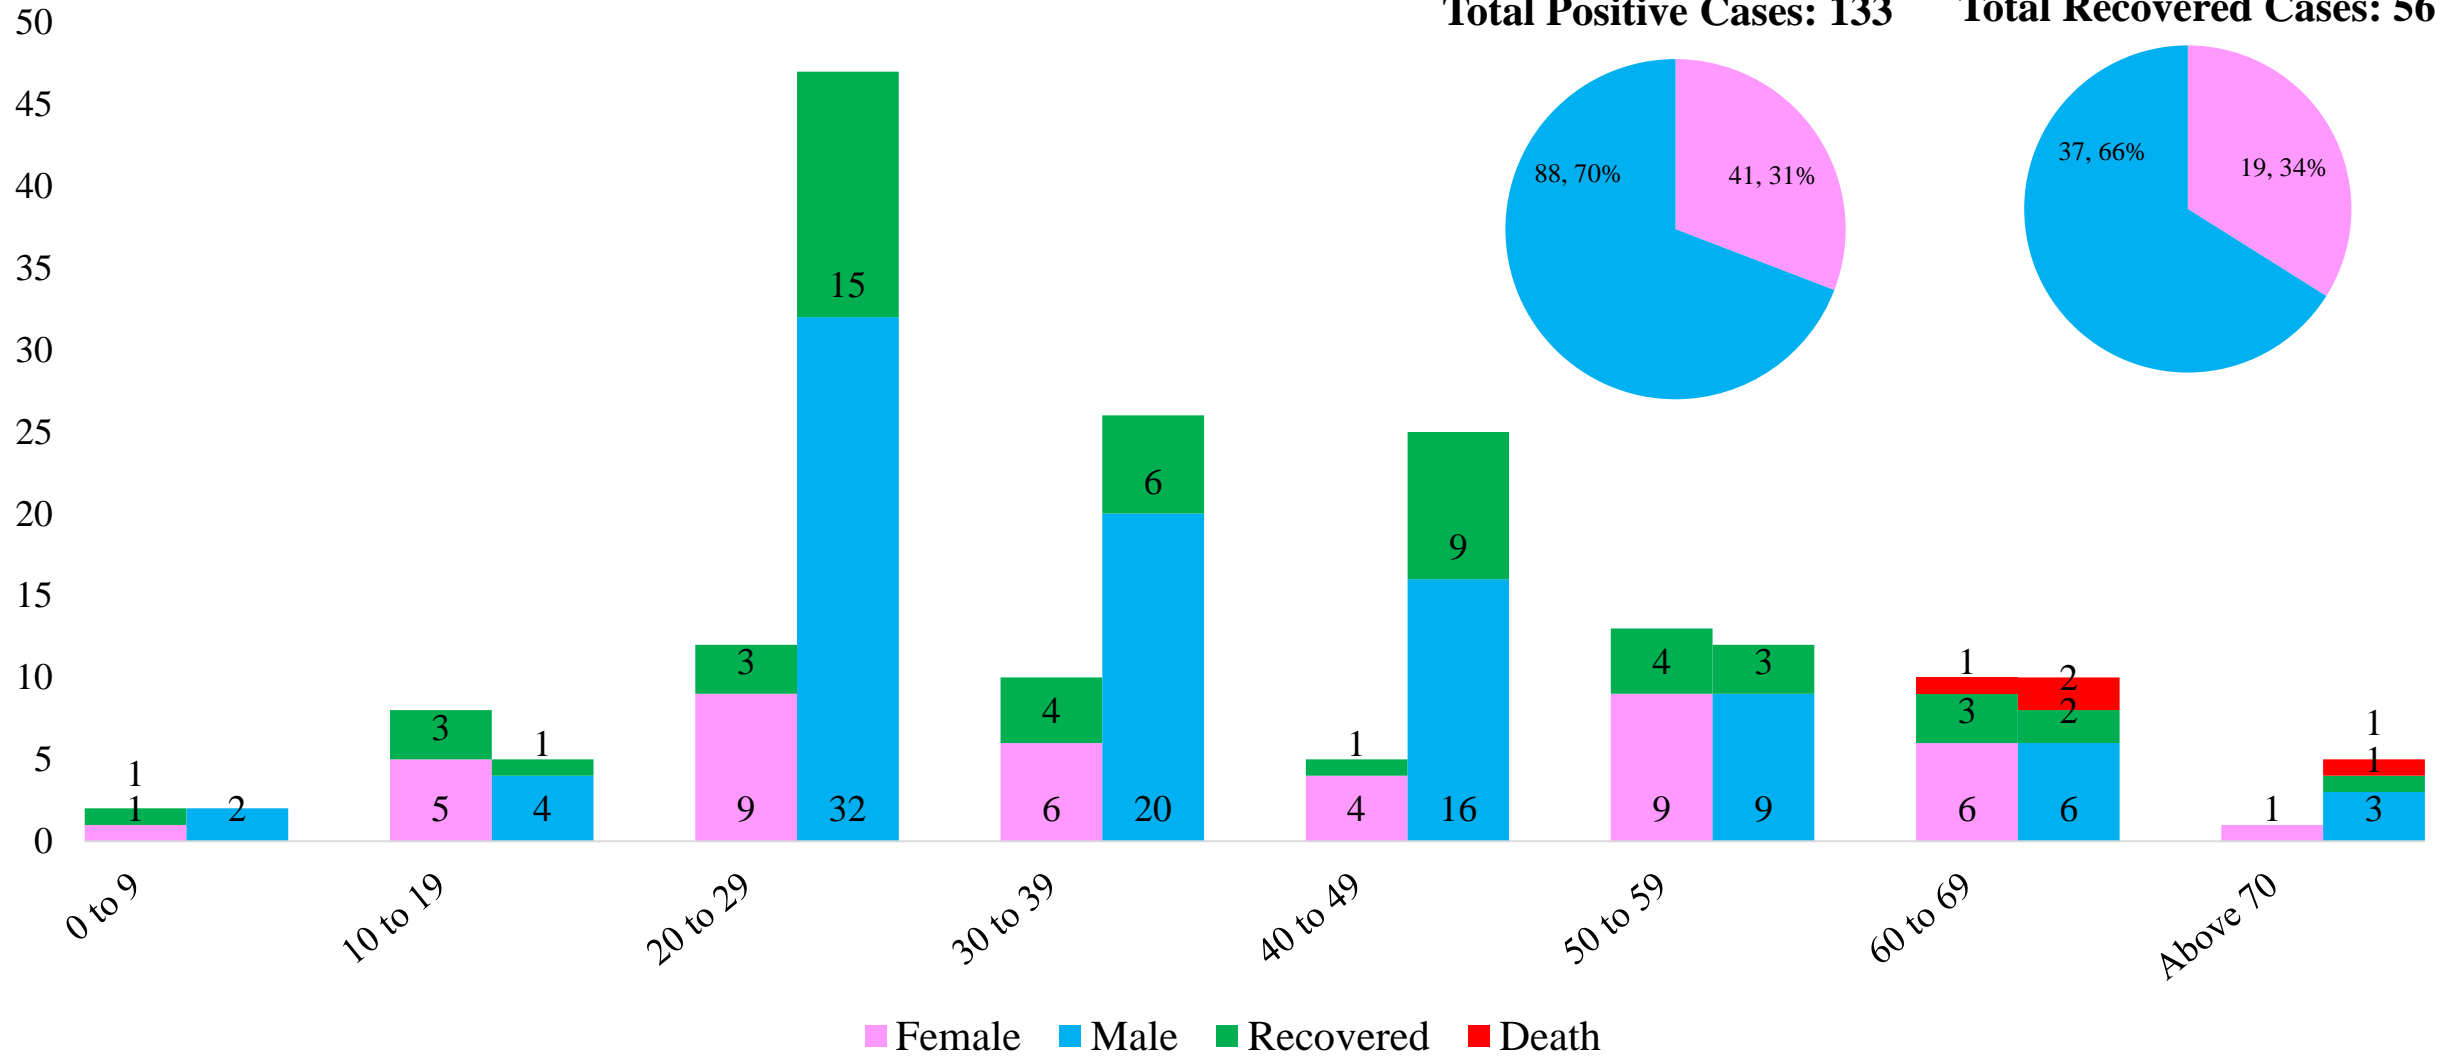

Age group and Gender wise distribution of COVID-19 Positive and Recovered Cases in Bengaluru – 26th April 2020

ಬೃಹತ್ ಬೆಂಗಳೂರು ಮಹಾನಗರ ಪಾಲಿಕೆ
Bruhat Bengaluru Mahanagara Palike

Total Positive Cases: 133

Total Recovered Cases: 56