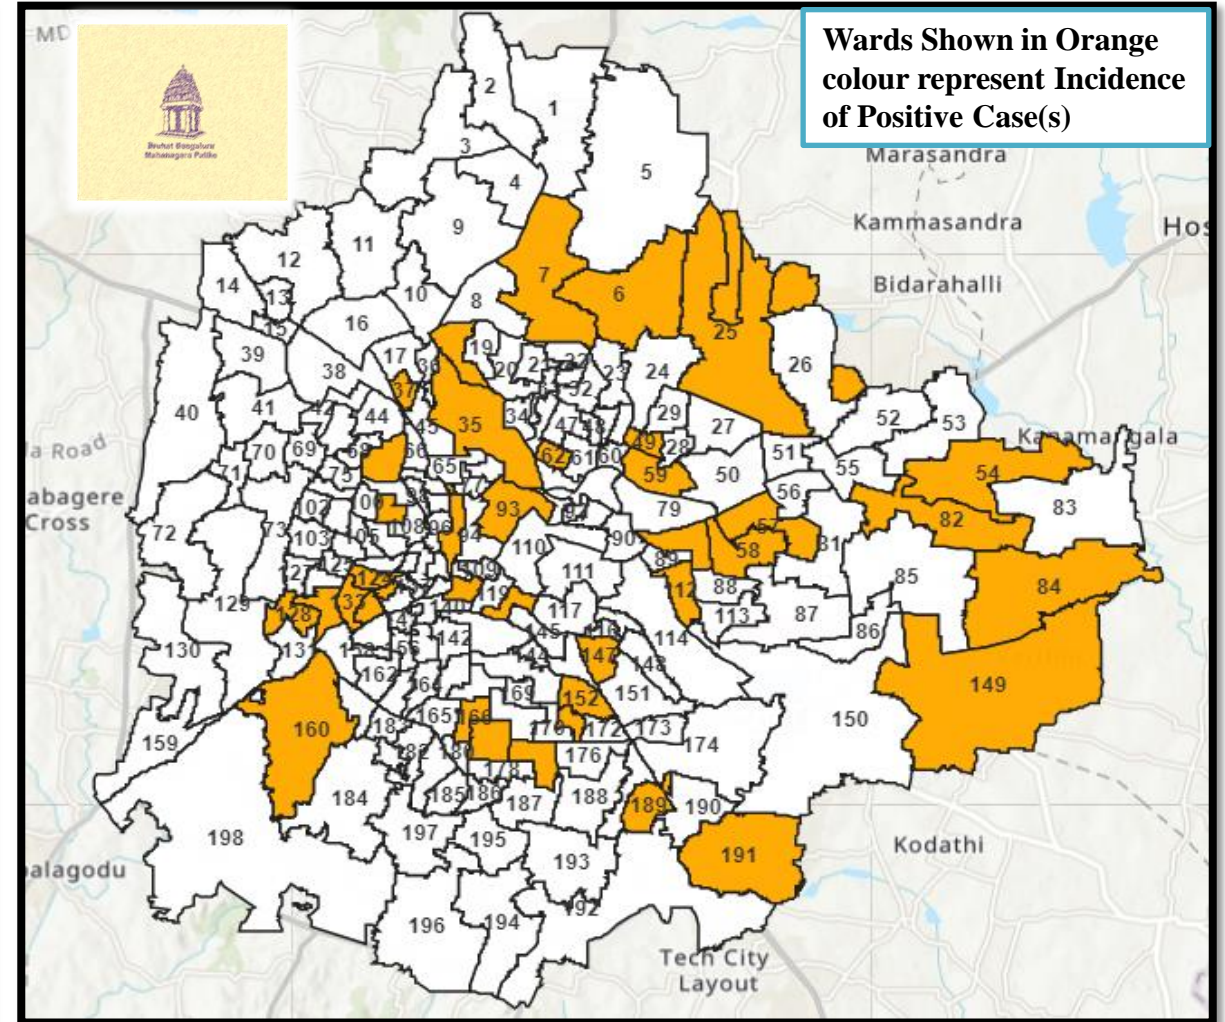

# Bengaluru COVID-19 Cases

## 26th April 2020

ಬೃಹತ್ ಬೆಂಗಳೂರು ಮಹಾನಗರ ಪಾಲಿಕೆ  
Bruhat Bengaluru Mahanagara Palike

Map showing Spread of COVID-19 Wards with Intensity  
Total Positive Cases in BBMP-

Map Showing the Location of Bengaluru COVID-19 Positive Cases