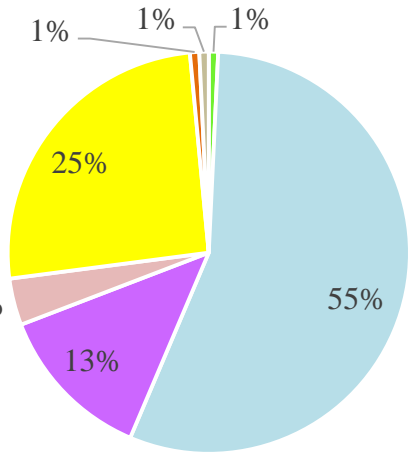

Bengaluru COVID-19 Cases Depiction of Progression by Source of Transmission

26th April 2020

ಬೃಹತ್ ಬೆಂಗಳೂರು ಮಹಾನಗರ ಪಾಲಿಕೆ
Bruhat Bengaluru Mahanagara Palike

Total Positive Cases: 133

- HealthCare Worker
- Tablighi Jamaat
- Visit to BBMP Containment Zones
- Primary Contact
- Travel History
- SARI
- Travel History+Primary Contact